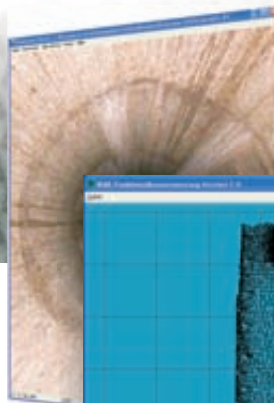

Introducing the revolutionary PANORAMO SI Portable Manhole Inspection System

All the benefits of the PANORAMO SI - now in a portable package that allows you ultimate flexibility!

300 ft. of fiber optic cable

Aluminum Storage Drawers for tools and accessories

Introducing the revolutionary PANORAMO SI Manhole Inspection System

see more at www.rapidview.com

Inspect a 50' deep manhole in under 3 minutes....

- 100% capture of geometric and visual data.
- For vertical shafts 16" to 10 feet diameter or more!
- Safer, faster and more thorough than traditional methods.
 - "Unfolded" sidewall view for visual measurement
 - Verify diameter and defects in 3-D model
- View any feature of the manhole anytime, from any angle!

Capture visual and geometric data faster and safer than ever before!