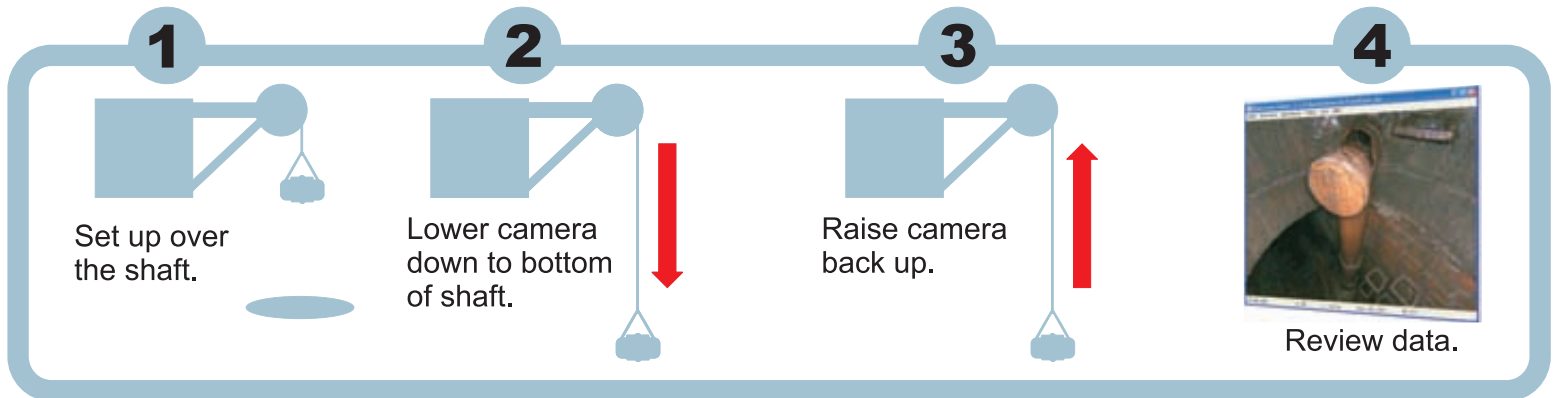

Introducing the revolutionary PANORAMO SI Portable Manhole Inspection System

All the benefits of the PANORAMO SI - now in a portable package that allows you ultimate flexibility!

300 ft. of fiber optic cable

Shock and vibration resistant electronics case

Remote control pendant

Foldable boom included

Easily move the system in and out of vehicles with a fork-lift

Complete computer and on-board control system.

Easily fits in vans and pickups

Aluminum Storage Drawers for tools and accessories

Introducing the revolutionary PANORAMO SI Manhole Inspection System

see more at www.rapidview.com

Inspect a 50' deep manhole in under 3 minutes....

- 100% capture of geometric and visual data.
- For vertical shafts 16" to 10 feet diameter or more!
- Safer, faster and more thorough than traditional methods.
 - "Unfolded" sidewall view for visual measurement
 - Verify diameter and defects in 3-D model
- View any feature of the manhole anytime, from any angle!

Capture visual and geometric data faster and safer than ever before!