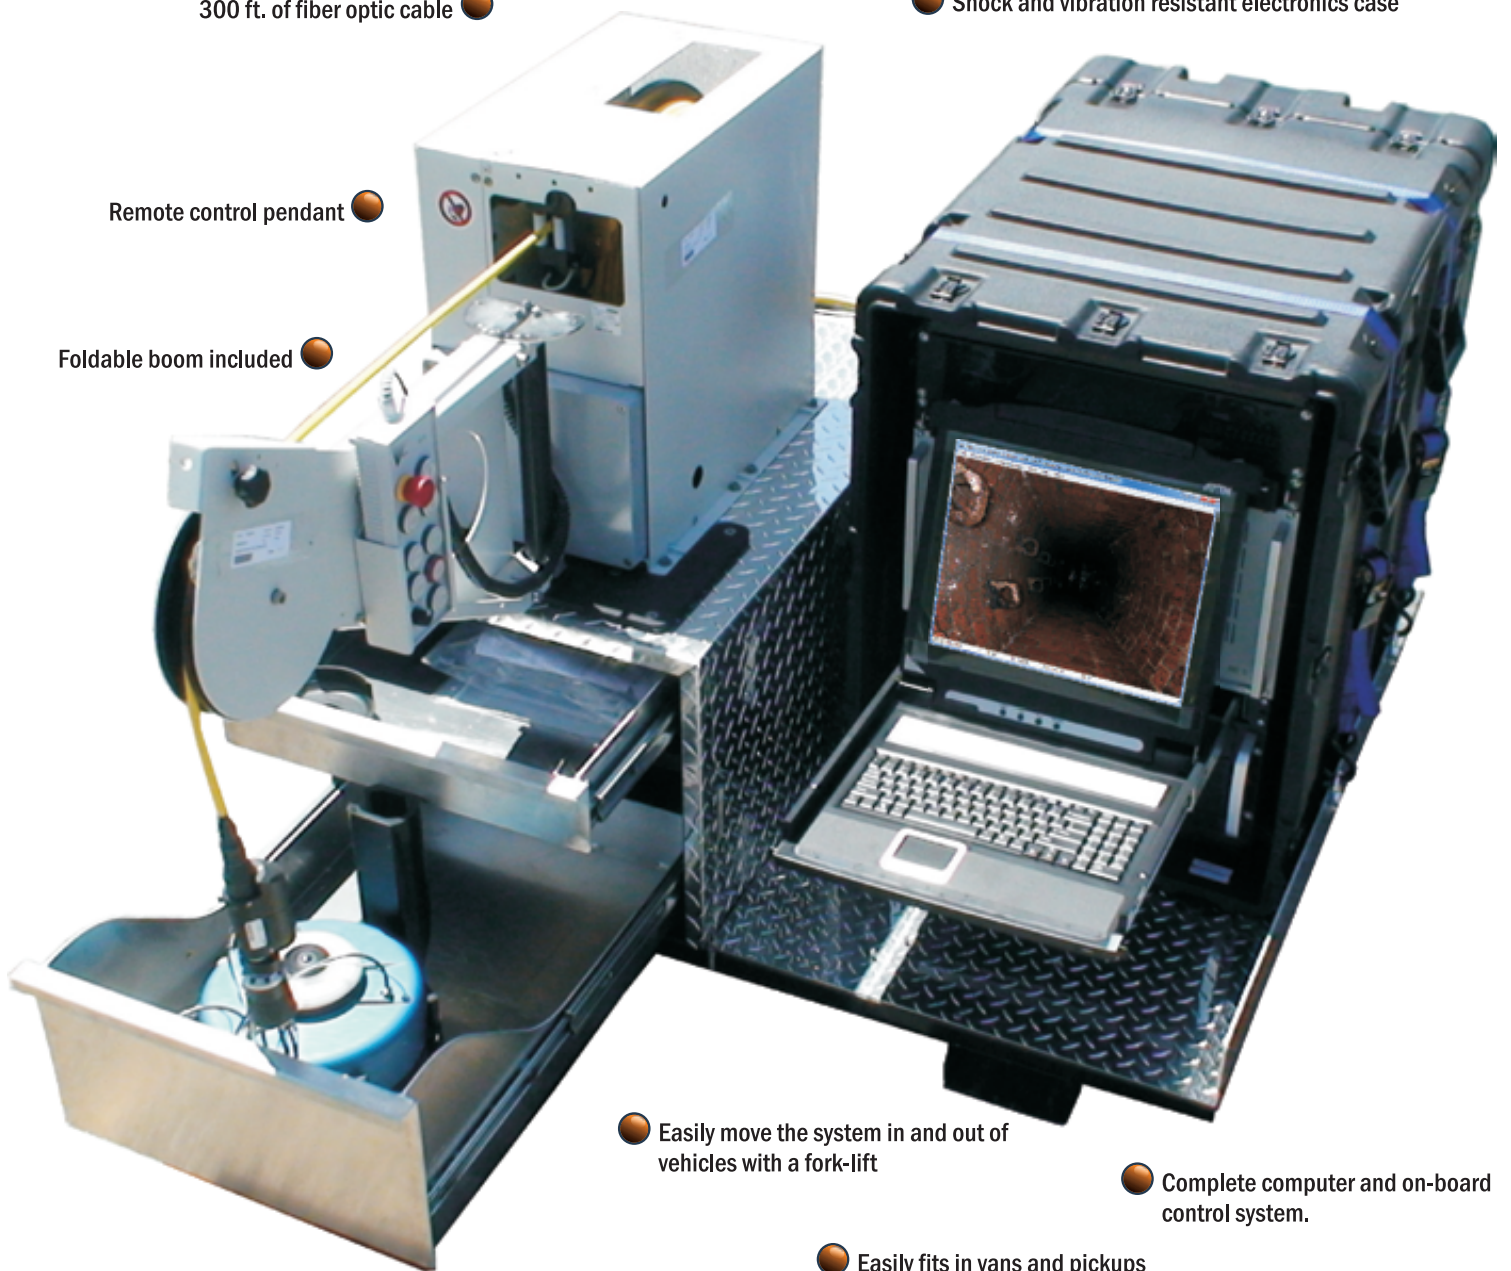

Introducing the revolutionary PANORAMO SI Portable Manhole Inspection System

All the benefits of the PANORAMO SI - now in a portable package that allows you ultimate flexibility!

300 ft. of fiber optic cable

Shock and vibration resistant electronics case

Remote control pendant

Foldable boom included

Easily move the system in and out of vehicles with a fork-lift

Complete computer and on-board control system.

Easily fits in vans and pickups

Aluminum Storage Drawers for tools and accessories

Introducing the revolutionary PANORAMO SI Manhole Inspection System

see more at www.rapidview.com

Inspect a 50' deep manhole in under 3 minutes....

- 100% capture of geometric and visual data.
- For vertical shafts 16" to 10 feet diameter or more!
- Safer, faster and more thorough than traditional methods.
 - "Unfolded" sidewall view for visual measurement
 - Verify diameter and defects in 3-D model
- View any feature of the manhole anytime, from any angle!

Capture visual and geometric data faster and safer than ever before!