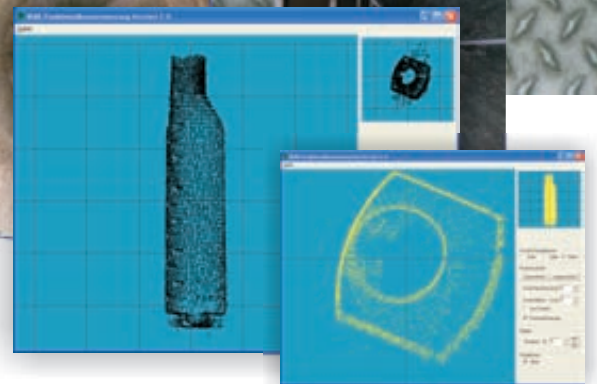

Introducing the revolutionary PANORAMO SI Portable Manhole Inspection System

All the benefits of the PANORAMO SI - now in a portable package that allows you ultimate flexibility!

300 ft. of fiber optic cable

Aluminum Storage Drawers for tools and accessories

Introducing the revolutionary PANORAMO SI Manhole Inspection System

see more at www.rapidview.com

Inspect a 50' deep manhole in under 3 minutes....

- 100% capture of geometric and visual data.
- For vertical shafts 16" to 10 feet diameter or more!
- Safer, faster and more thorough than traditional methods.
 - "Unfolded" sidewall view for visual measurement
 - Verify diameter and defects in 3-D model
- View any feature of the manhole anytime, from any angle!

Capture visual and geometric data faster and safer than ever before!