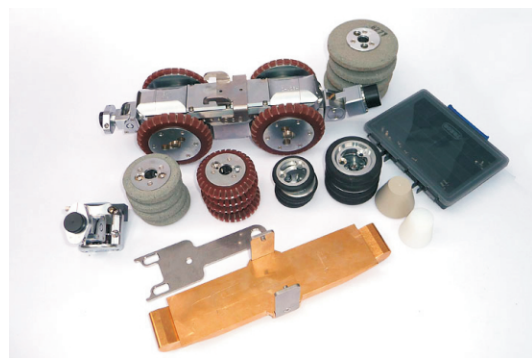

**NEW FOR
2010**

T66 Camera Tractor

The new T66 Steerable Camera Tractor is the latest in the long line of innovative sewer camera transporters from IBAK. The T66 is the natural evolution of the incredibly popular KRA65 model that has been sold throughout the world. The T66 boasts a heavier chassis for added traction, smaller external dimensions for ease of use and greater pulling strength than its predecessor.

Small and agile, yet more powerful than some tractors twice its size - the T66 is an integral part of an economic and ergonomic pipeline inspection system for pipelines ranging from 4" to 24" in diameter.

New T-Gear Drive System increases torque and provides worry-free performance!

New front connections are easily field-swappable to meet your specific project demands.

Variety of new wheel options allows the ultimate flexibility and performance!

Dual Axis connectors ensure agility and protect cable.

Zero radius steering and Automatic Tilt Compensation (ATC) Standard!

The new chassis is heavier for better traction and smaller to allow easier handling and operation in smaller pipelines.