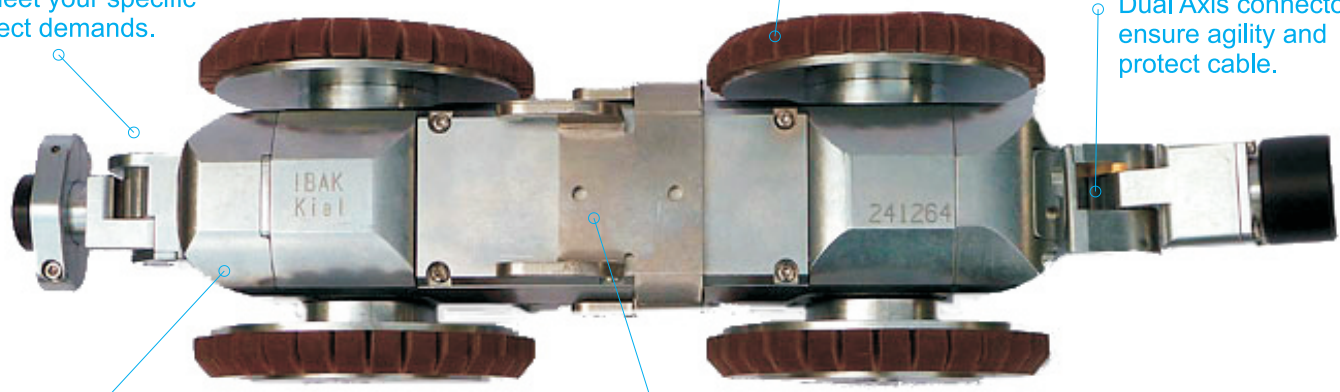

**NEW FOR
2010**

T66 Camera Tractor

The new T66 Steerable Camera Tractor is the latest in the long line of innovative sewer camera transporters from IBAK. The T66 is the natural evolution of the incredibly popular KRA65 model that has been sold throughout the world. The T66 boasts a heavier chassis for added traction, smaller external dimensions for ease of use and greater pulling strength than its predecessor.

Small and agile, yet more powerful than some tractors twice its size - the T66 is an integral part of an economic and ergonomic pipeline inspection system for pipelines ranging from 4" to 24" in diameter.

New T-Gear Drive System increases torque and provides worry-free performance!

New front connections are easily field-swappable to meet your specific project demands.

Variety of new wheel options allows the ultimate flexibility and performance!

Dual Axis connectors ensure agility and protect cable.

Zero radius steering and Automatic Tilt Compensation (ATC) Standard!

The new chassis is heavier for better traction and smaller to allow easier handling and operation in smaller pipelines.