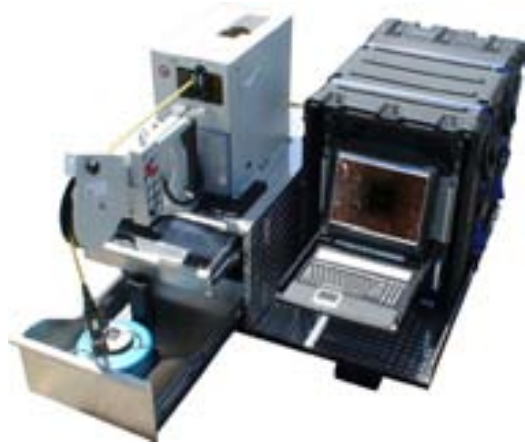

Inspect a 50 foot **MANHOLE** in *under 5 minutes*

Take measurements and make visual observations from
the comfort of your office. Never miss anything with

IBAK PANORAMO[®] SI

RapidView's new PANORAMO SI Portable platform allows you to inspect manholes easily and safely, anywhere!